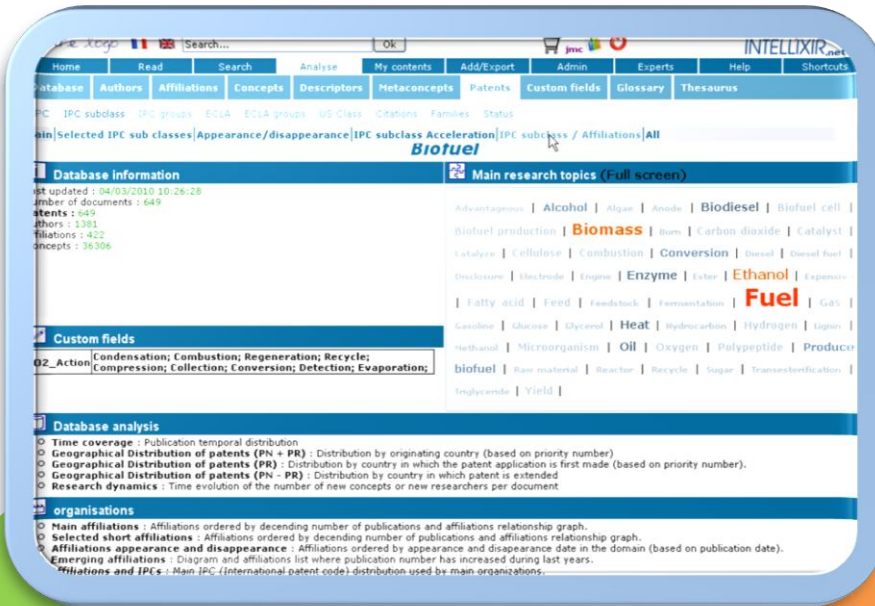

INTELLIXIR System

Comes with 2 modules

easyLIXIR

Distribute your work...

experLIXIR

...Involve your experts

The end-users Interface of INTELLIXIR

To provide an appealing display of your INTELLIXIR System results
An interface dedicated to your end-users

EasyLIXIR is a 'user friendly' Interface. It is dedicate to the occasional users of the System and will allow you sending out the result of your work in an appealing and interactive way. Four "skins" are available to satisfy everyone's liking (or almost!).

Soon this Interface will be a report on-line distribute tool, allowing you to add by yourself the statistics, lists or pictures which you will want to share with your fellows at work

The INTELLIXIR Module Involving your Experts